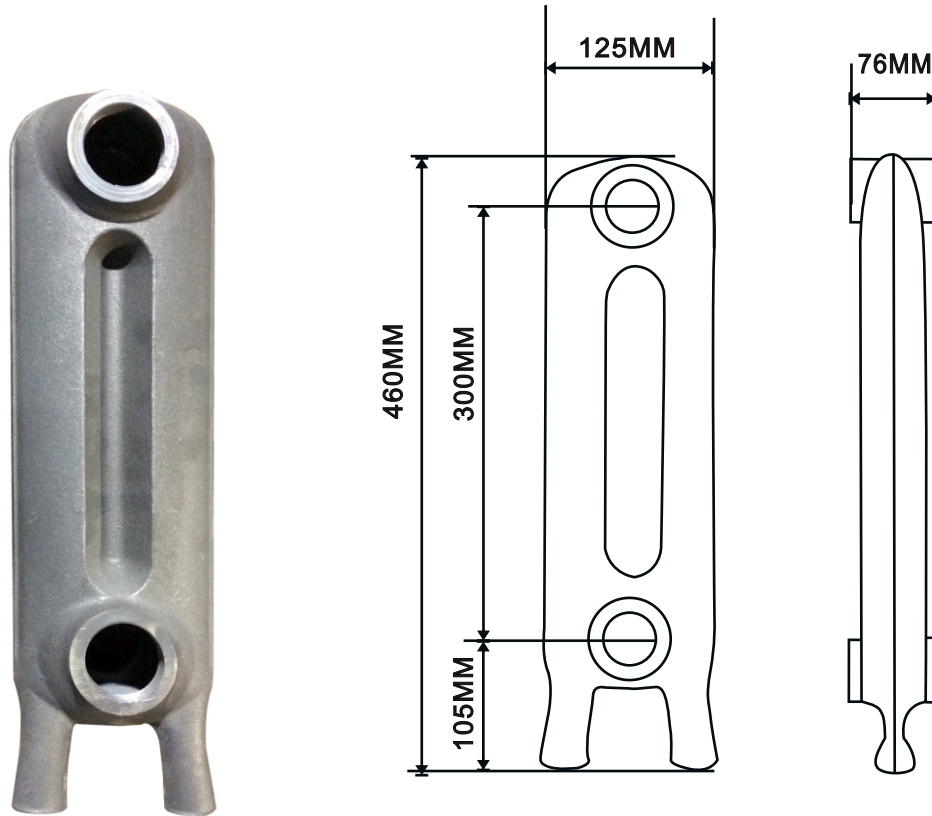

Cast Iron Radiator

BGL-460-J

| Specification | Weight | Delta 50 | Delta 60 |
|---------------|--------|----------|----------|
| sections | kgs | watts | watts |
| 3 | 17 | 150 | 180 |
| 4 | 22.4 | 200 | 240 |
| 5 | 27.8 | 250 | 300 |
| 6 | 33.2 | 300 | 360 |
| 7 | 38.6 | 350 | 420 |
| 8 | 44 | 400 | 480 |
| 9 | 49.4 | 450 | 540 |
| 10 | 54.8 | 500 | 600 |
| 11 | 60.2 | 550 | 660 |
| 12 | 65.6 | 600 | 720 |
| 13 | 71 | 650 | 780 |
| 14 | 76.4 | 700 | 840 |
| 15 | 81.8 | 750 | 900 |