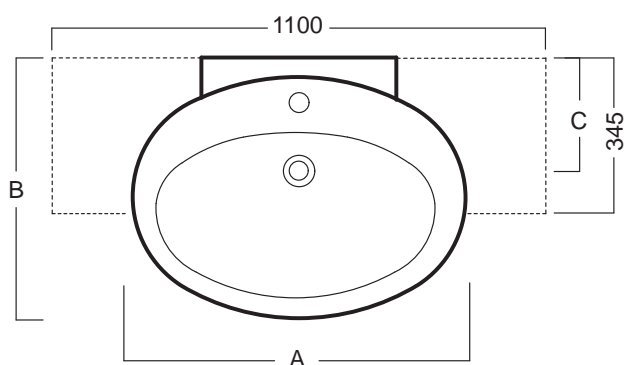

SCULTURE

110-77-65 lavabo con semicolonna
washbasin with siphon cover

Solo monoforo.

Da installare sospeso a muro con semicolonna (YR40), oppure in appoggio su piano.
Fissaggio lavabo (YR47) e fissaggio semicolonna (Y0AK) inclusi.

Only one hole.

To be installed on the wall with siphon cover (YR40), or surface-mounted.

Fixing for washbasin (YR47) and fixing for siphon cover (Y0AK) included.

1100x585 mm • 39 kg

770x585 mm • 27 kg

650x575 mm • 23 kg

SCULTURE	A	B	C
lavabo 110	755	585	250
lavabo 77	770	585	250
lavabo 65	650	575	245