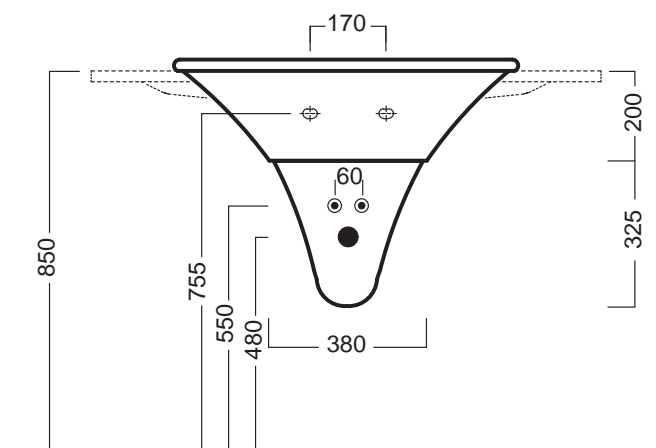

SCULTURE

110-77-65 lavabo con semicolonna
washbasin with siphon cover

Solo monoforo.

Da installare sospeso a muro con semicolonna (YR40), oppure in appoggio su piano.
Fissaggio lavabo (YR47) e fissaggio semicolonna (Y0AK) inclusi.

Only one hole.

To be installed on the wall with siphon cover (YR40), or surface-mounted.

Fixing for washbasin (YR47) and fixing for siphon cover (Y0AK) included.

1100x585 mm • 39 kg

770x585 mm • 27 kg

650x575 mm • 23 kg

SCULTURE	A	B	C
lavabo 110	755	585	250
lavabo 77	770	585	250
lavabo 65	650	575	245